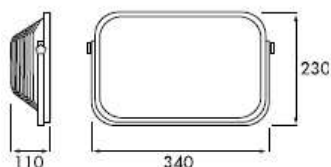

### Lampada fluorescente 2x18W con funzione emergenza LED

~ 110V, ~230V / 2G11, LED / IP44 / 1 pc / 5m / 2,5 kg

Diffuser and casing made of impact-resistant plastic (polycarbonate), multipositional arm, 5m rubber H07RN-F 2x1,0mm<sup>2</sup> cable, switch built-in in the casing, light sources: from mains: - two 18W fluorescent tubes, emergency - 24 LED (3W) powered by 3,6V NiMH battery 1800mAh, lighting time 4 hours. Functioning: In case of power cut with electricity power supply the lamp automatically switches to emergency mode based on LEDs. Lamp is also perfect solution for appliance in places with difficult access to the electrical power where LED light can be used. Reasonable use of the lamp in accordance with the manual instructions should result in a long battery life